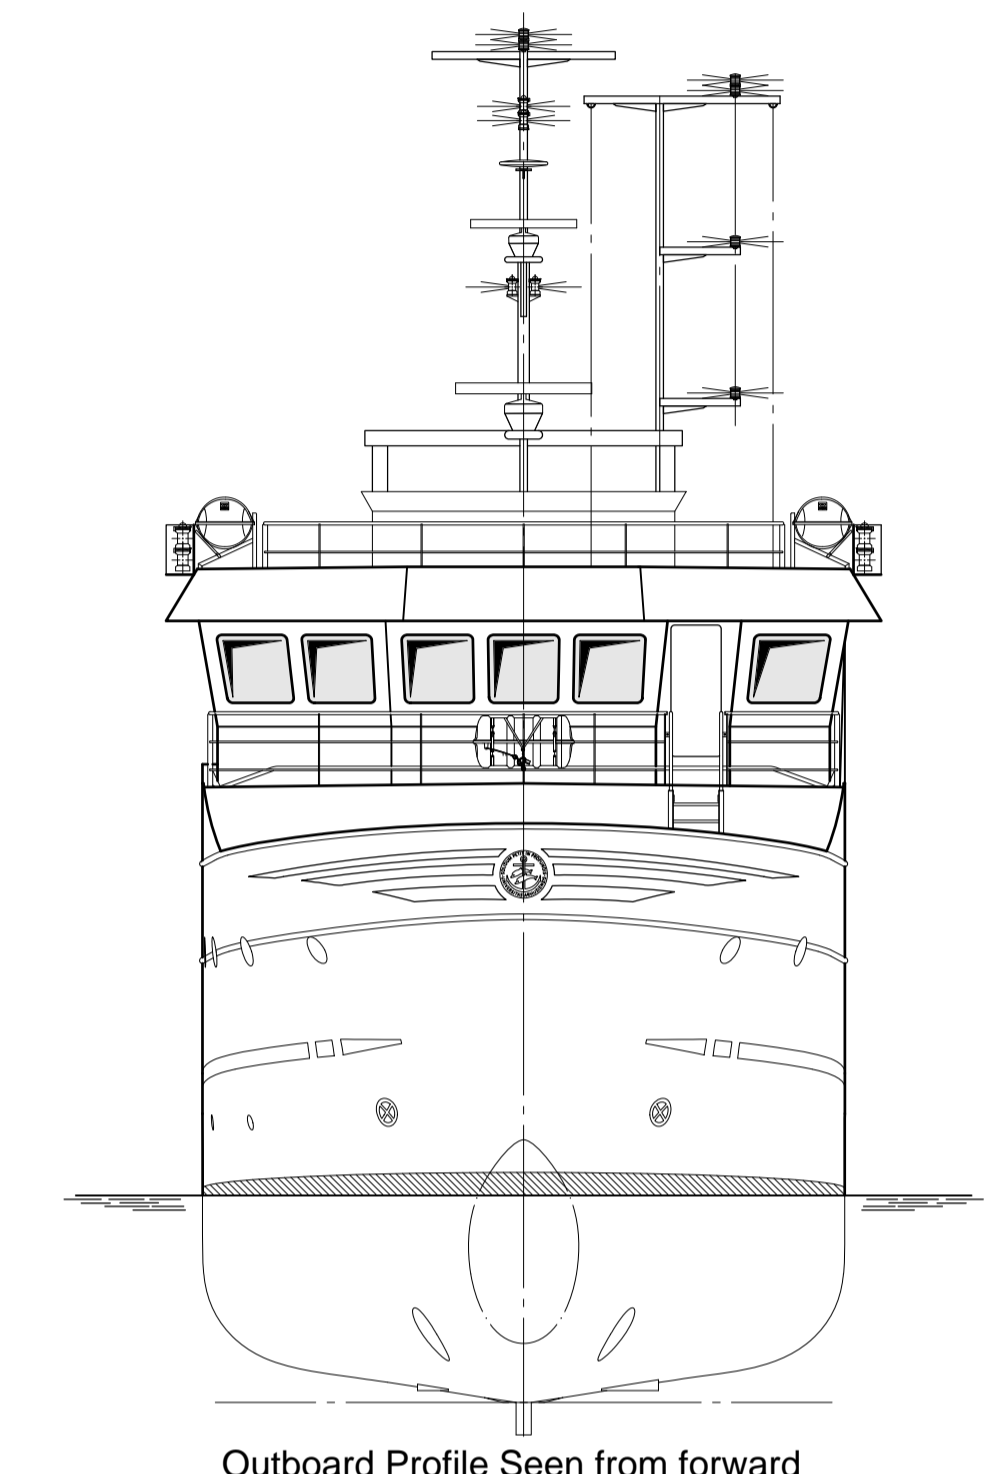

Inboard Profile

Outboard Profile

Outboard Profile Seen from forward

Below Main Deck

F'cle Deck

Wheel House Top

Below Tanktop

Main Deck

AARHUS UNIVERSITY 28 M RESEARCH VESSEL

Main Dimensions

Length o.a	28.00 m
Length b.p.	26.00 m
Breadth mld.	8.50 m
Depth mld.	4.35 m
Design Draft	2.75 m

Capacities

Fuel Oil	27 m³
Freshwater	9 m³
Ballastwater	98 m³