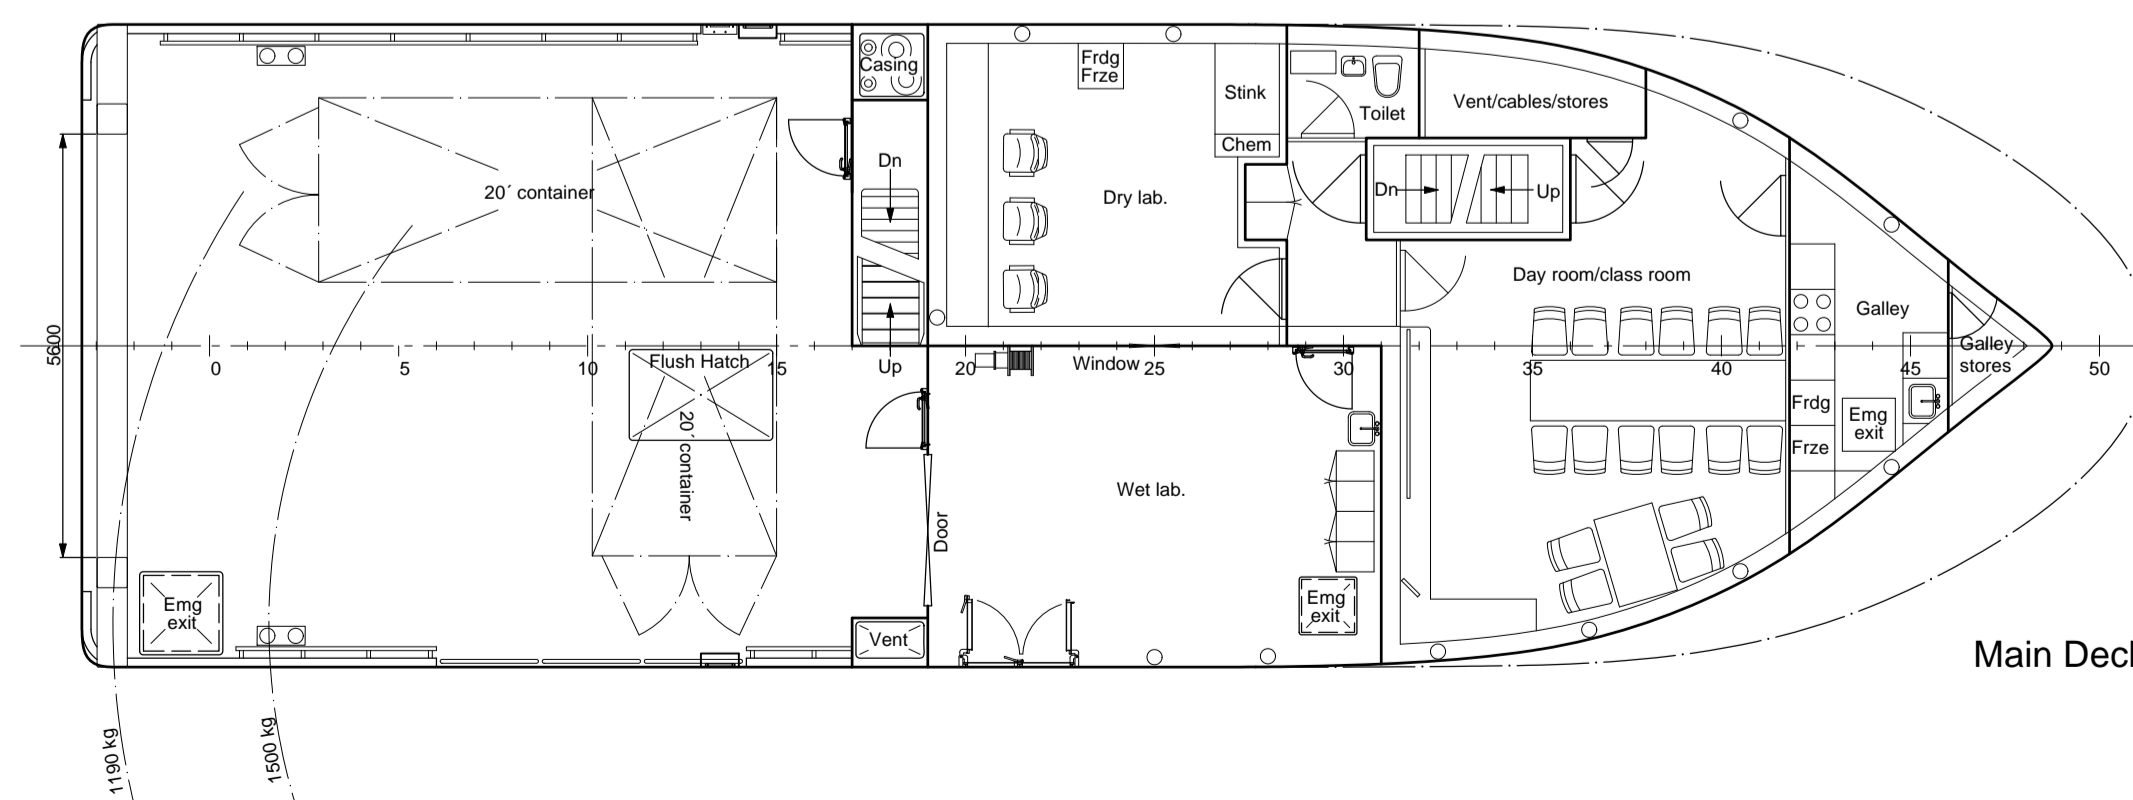

Inboard Profile

Outboard Profile

Outboard Profile Seen from forward

Below Main Deck

F'cle Deck

Wheel House Top

Below Tanktop

Main Deck

AARHUS UNIVERSITY 28 M RESEARCH VESSEL

Main Dimensions

Length o.a	28.00 m
Length b.p.	26.00 m
Breadth mld.	8.50 m
Depth mld.	4.35 m
Design Draft	2.75 m

Capacities

Fuel Oil	27 m³
Freshwater	9 m³
Ballastwater	98 m³