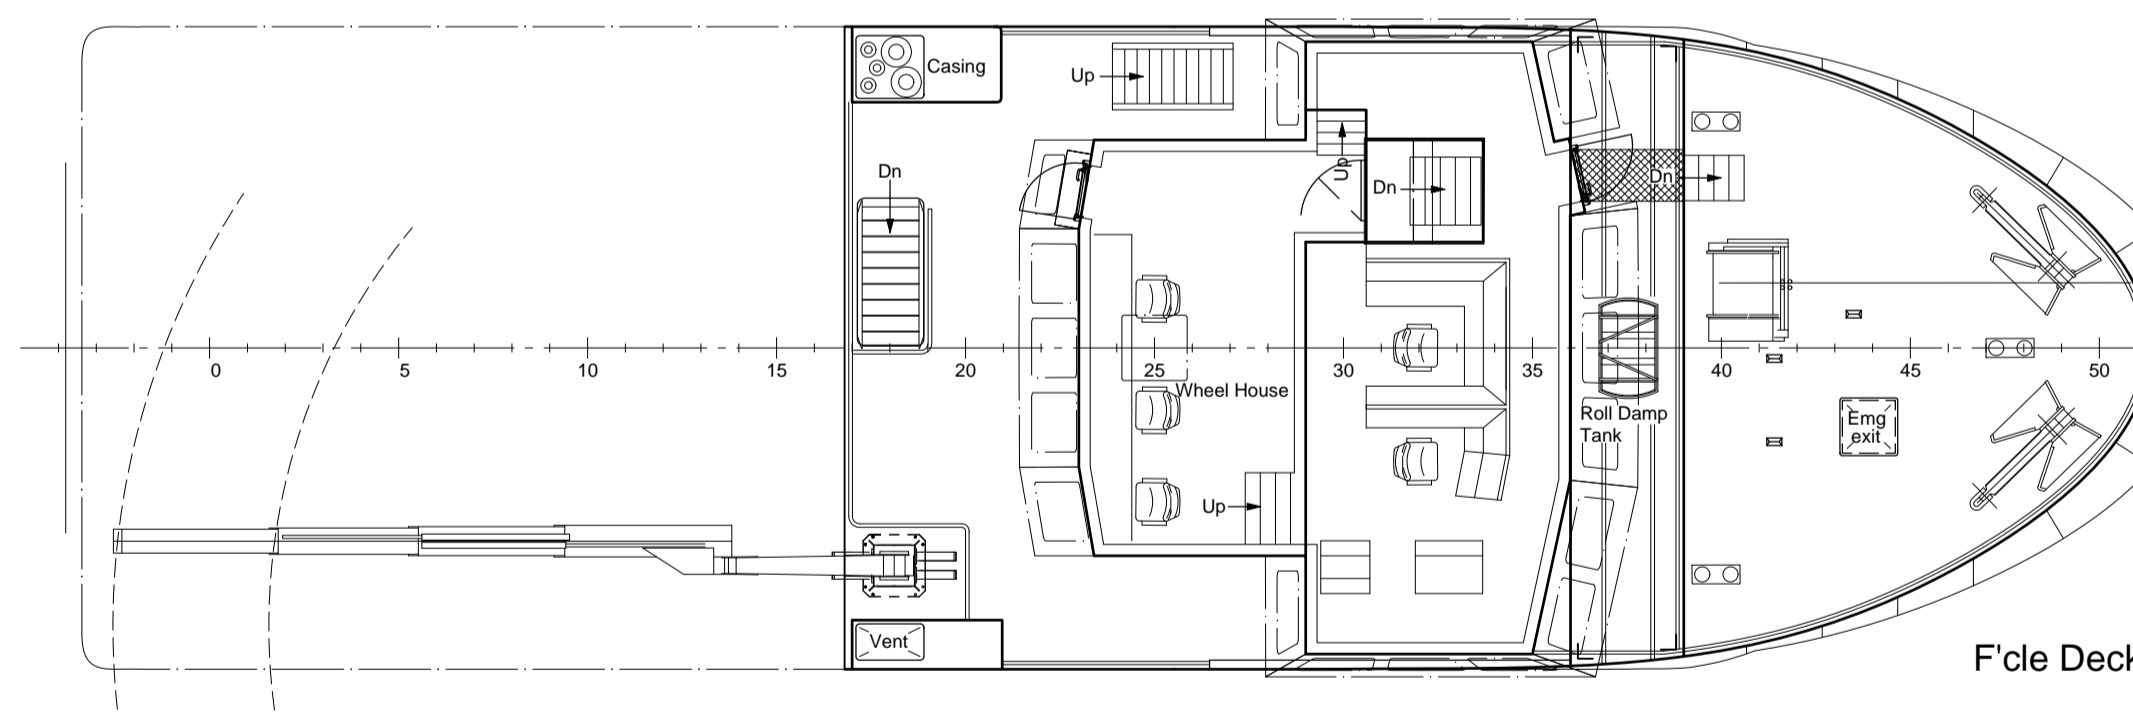

Inboard Profile

Outboard Profile

Outboard Profile Seen from forward

Below Main Deck

F'cle Deck

Wheel House Top

Below Tanktop

Main Deck

AARHUS UNIVERSITY 28 M RESEARCH VESSEL

Main Dimensions

Length o.a	28.00 m
Length b.p.	26.00 m
Breadth mld.	8.50 m
Depth mld.	4.35 m
Design Draft	2.75 m

Capacities

Fuel Oil	27 m³
Freshwater	9 m³
Ballastwater	98 m³