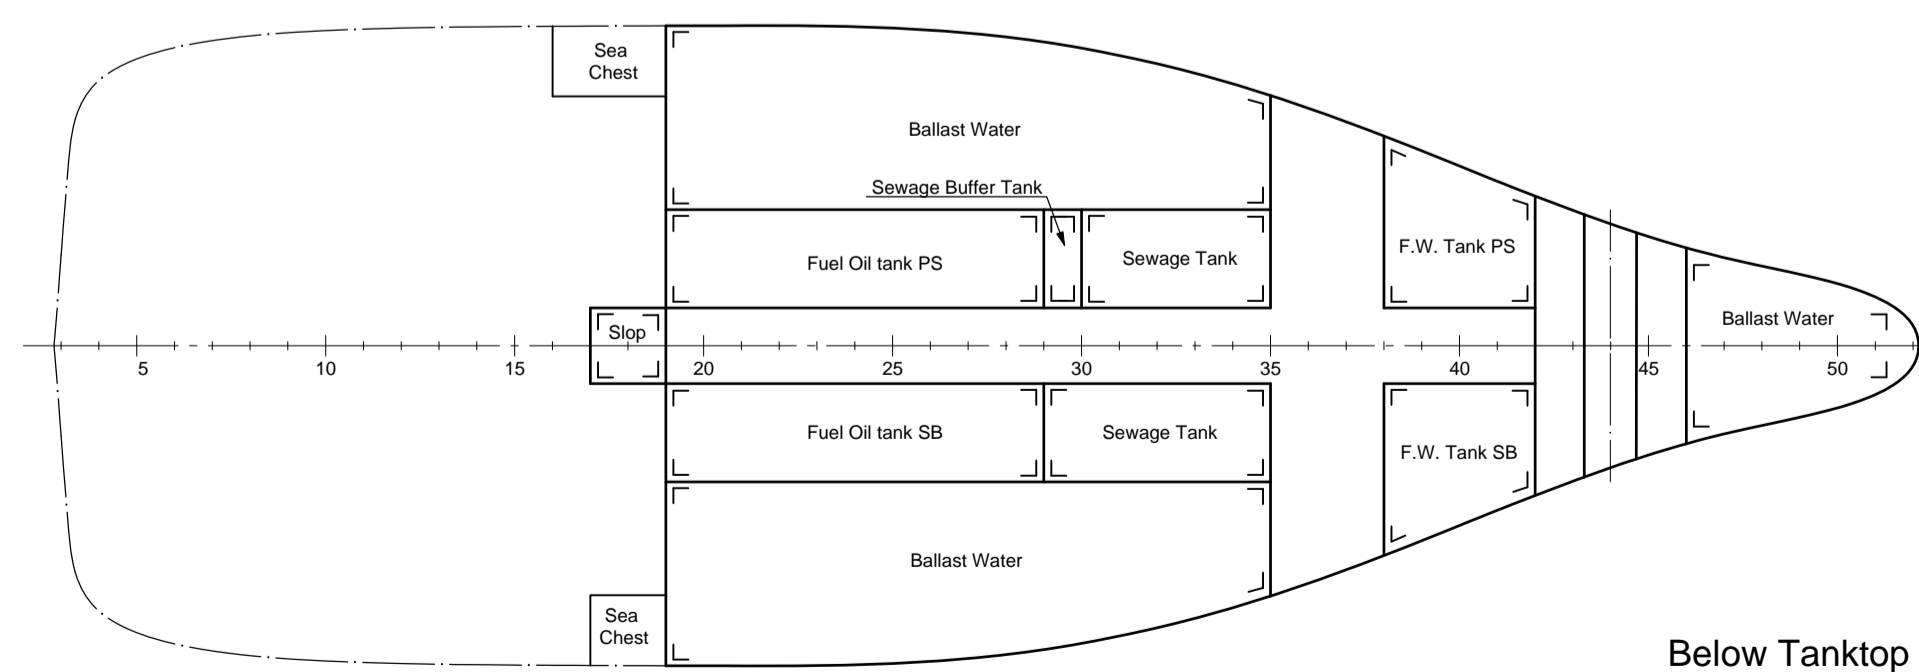

Inboard Profile

Outboard Profile

Outboard Profile Seen from forward

Below Main Deck

F'cle Deck

Wheel House Top

Below Tanktop

Main Deck

AARHUS UNIVERSITY 28 M RESEARCH VESSEL

Main Dimensions

Length o.a	28.00 m
Length b.p.	26.00 m
Breadth mld.	8.50 m
Depth mld.	4.35 m
Design Draft	2.75 m

Capacities

Fuel Oil	27 m³
Freshwater	9 m³
Ballastwater	98 m³