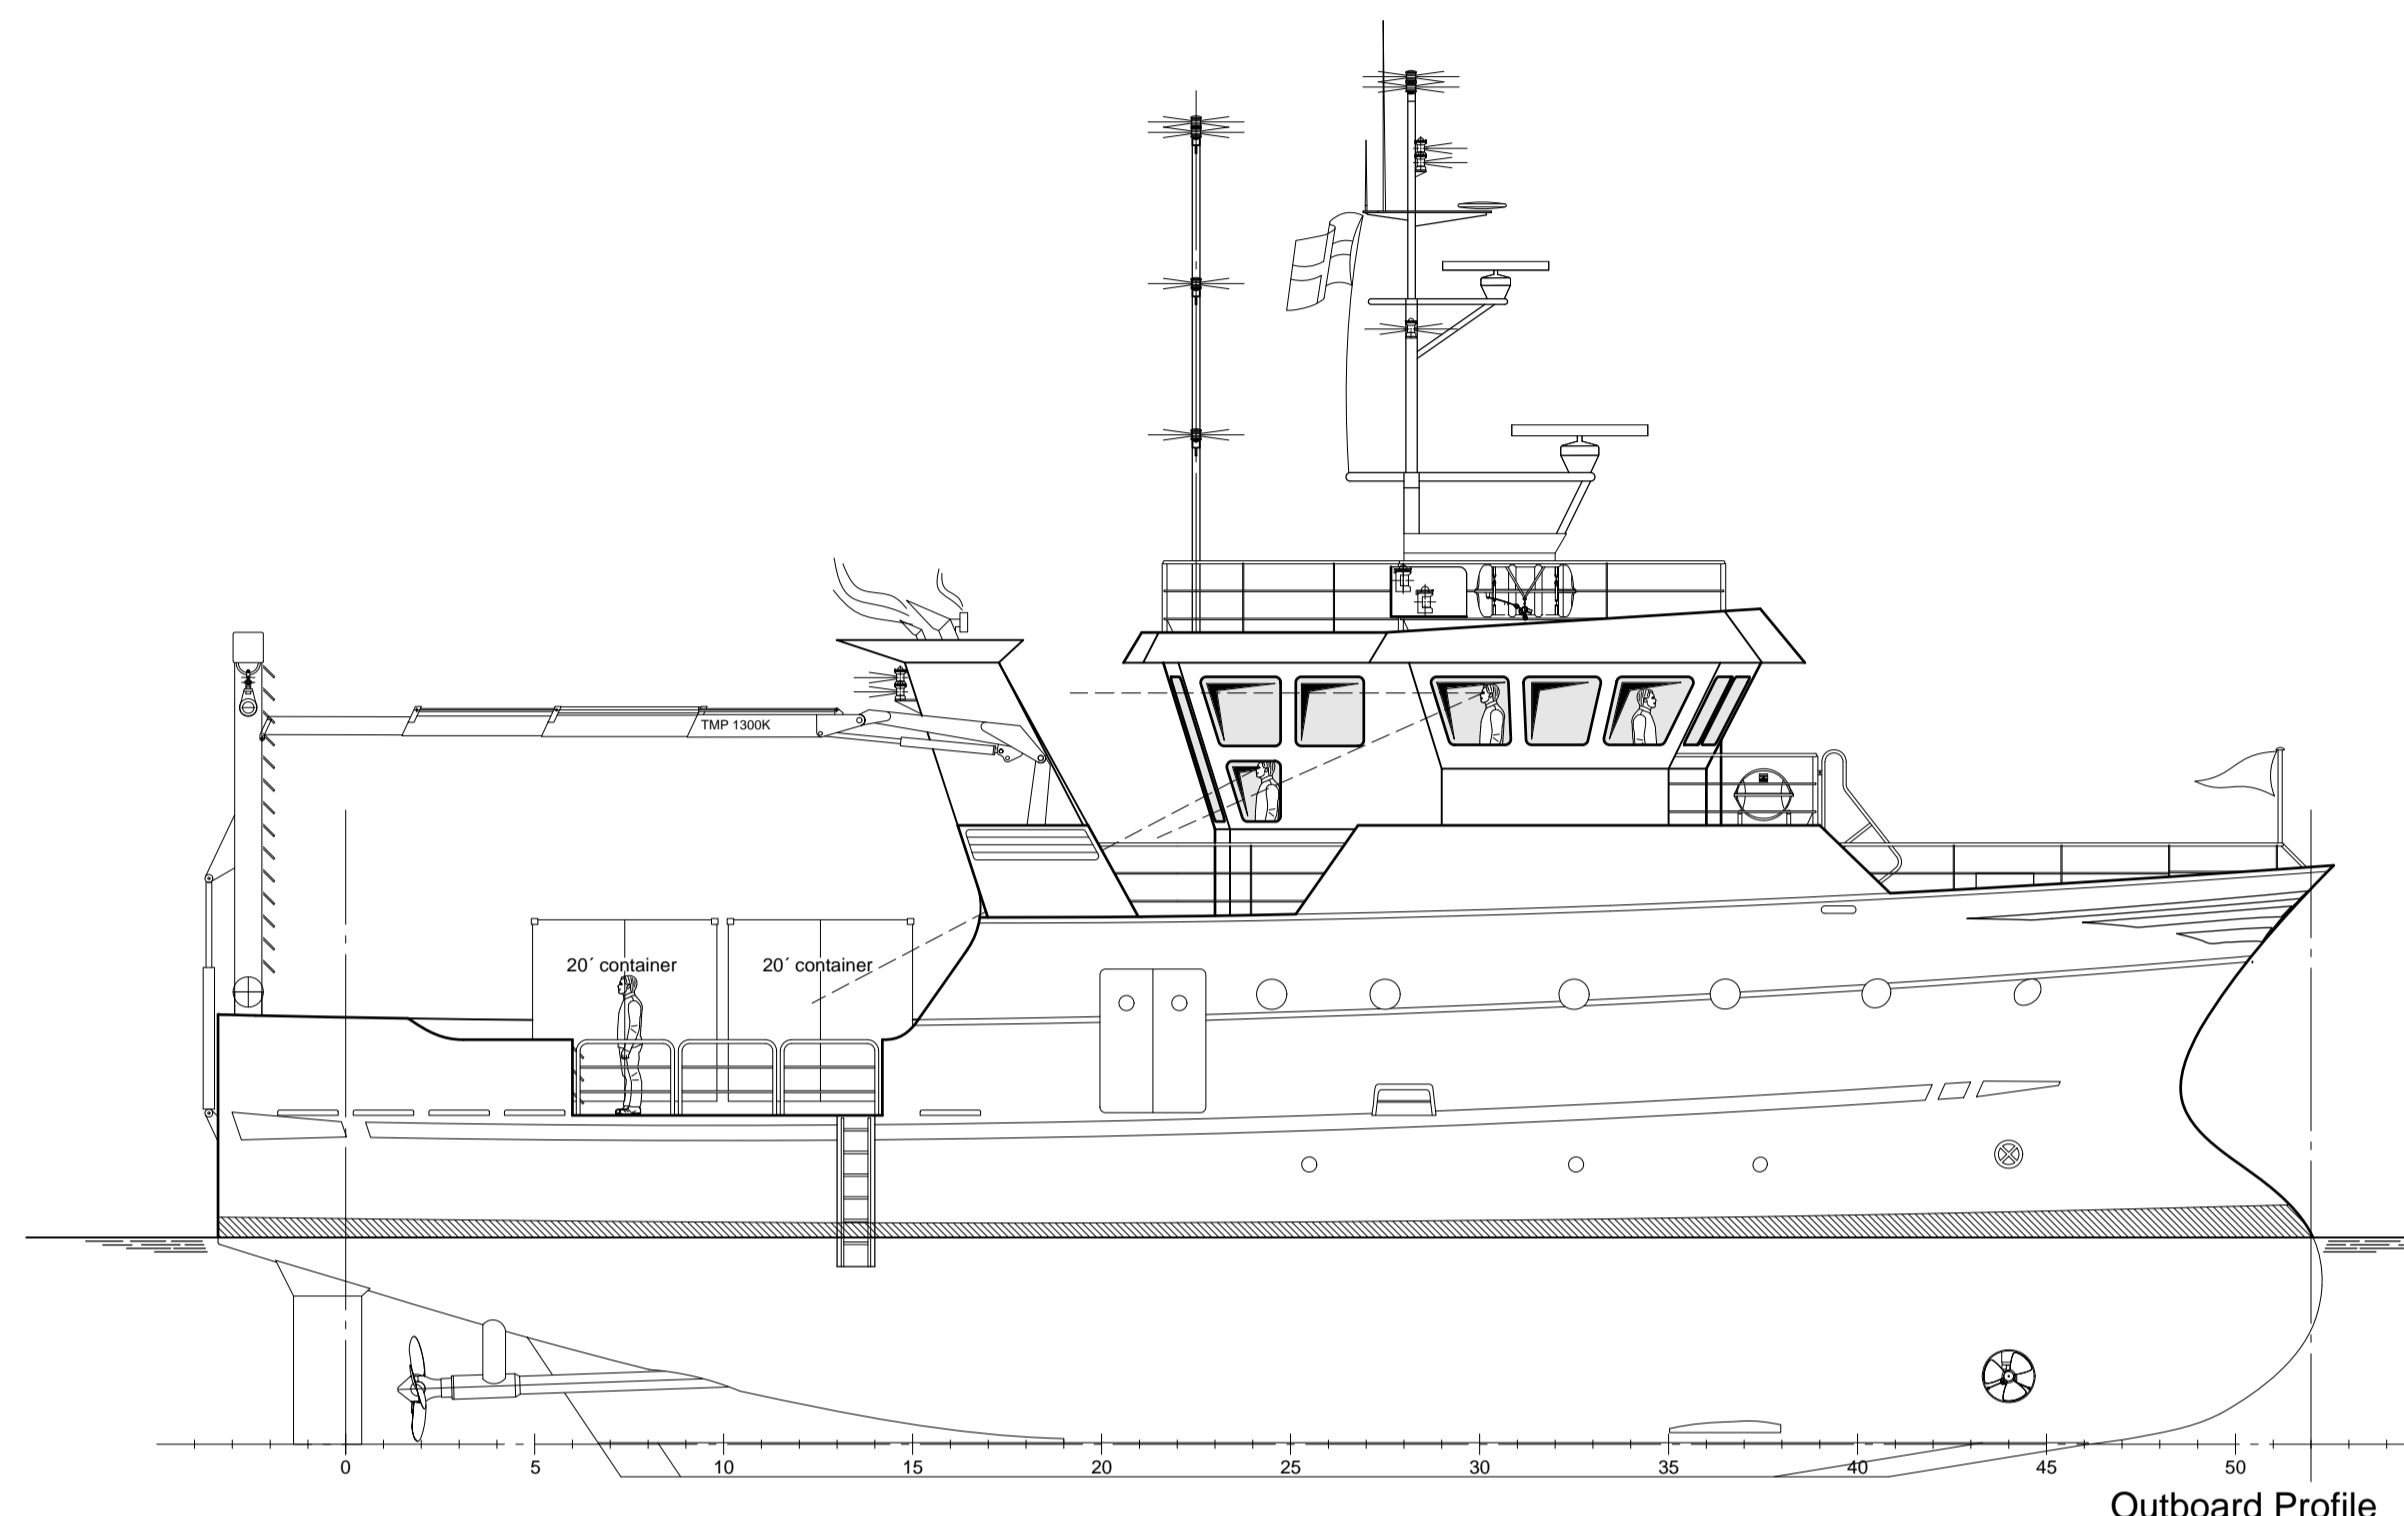

Inboard Profile

Outboard Profile

Outboard Profile Seen from forward

Below Main Deck

F'cle Deck

Wheel House Top

Below Tanktop

Main Deck

AARHUS UNIVERSITY 28 M RESEARCH VESSEL

Main Dimensions

Length o.a	28.00 m
Length b.p.	26.00 m
Breadth mld.	8.50 m
Depth mld.	4.35 m
Design Draft	2.75 m

Capacities

Fuel Oil	27 m³
Freshwater	9 m³
Ballastwater	98 m³