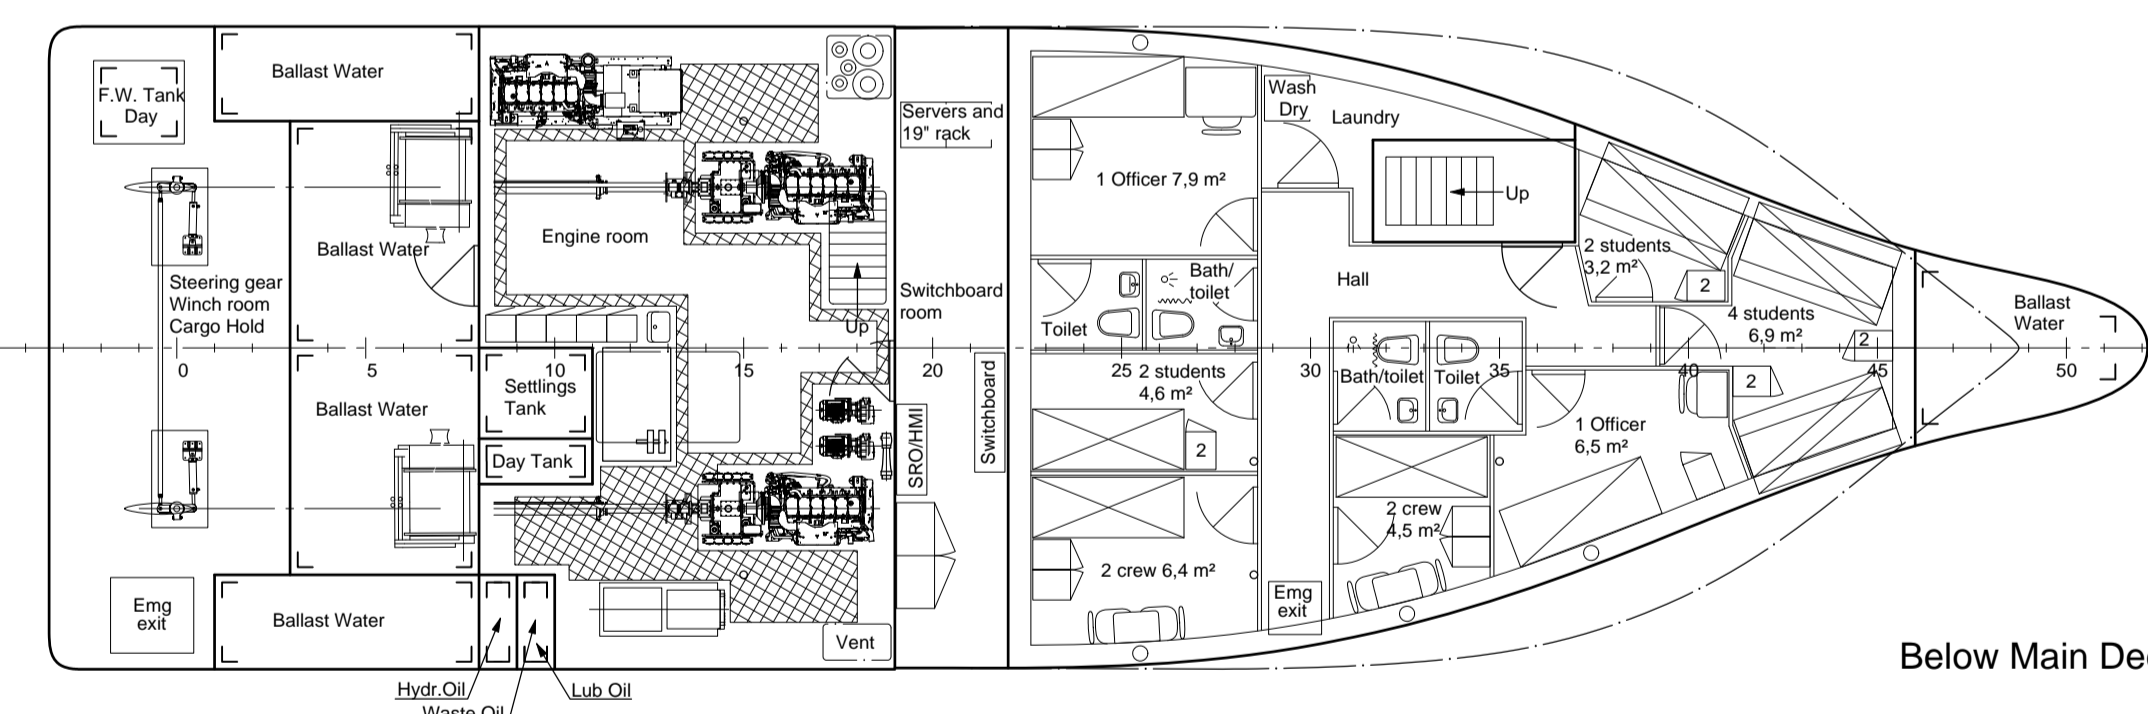

Inboard Profile

Outboard Profile

Outboard Profile Seen from forward

Below Main Deck

F'cle Deck

Wheel House Top

Below Tanktop

Main Deck

AARHUS UNIVERSITY 28 M RESEARCH VESSEL

Main Dimensions

Length o.a	28.00 m
Length b.p.	26.00 m
Breadth mld.	8.50 m
Depth mld.	4.35 m
Design Draft	2.75 m

Capacities

Fuel Oil	27 m³
Freshwater	9 m³
Ballastwater	98 m³