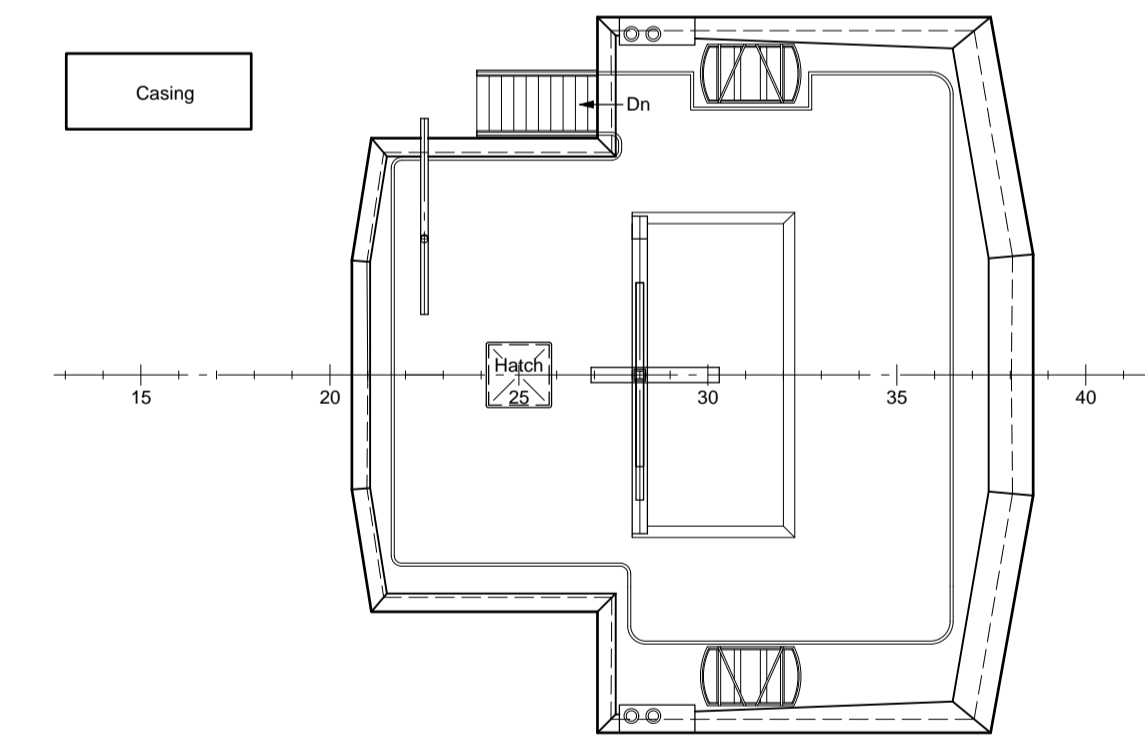

Inboard Profile

Outboard Profile

Outboard Profile Seen from forward

Below Main Deck

F'cle Deck

Wheel House Top

Below Tanktop

Main Deck

AARHUS UNIVERSITY 28 M RESEARCH VESSEL

Main Dimensions

Length o.a	28.00 m
Length b.p.	26.00 m
Breadth mld.	8.50 m
Depth mld.	4.35 m
Design Draft	2.75 m

Capacities

Fuel Oil	27 m³
Freshwater	9 m³
Ballastwater	98 m³